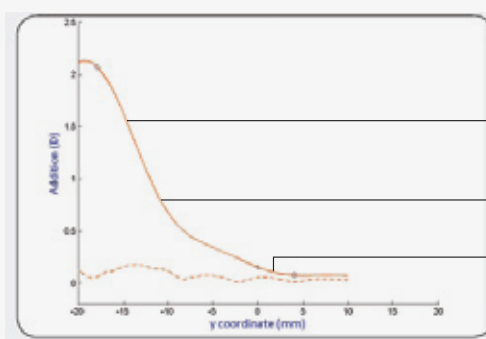

Nova Golf PAL

Near Vision to read score card

Mid-Range Vision to focus on the ball

Distance Vision to focus on the target