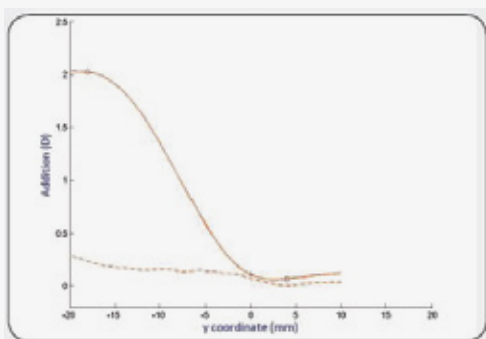

PAL PROGRESSION MAP PROFILING

Conventional PAL